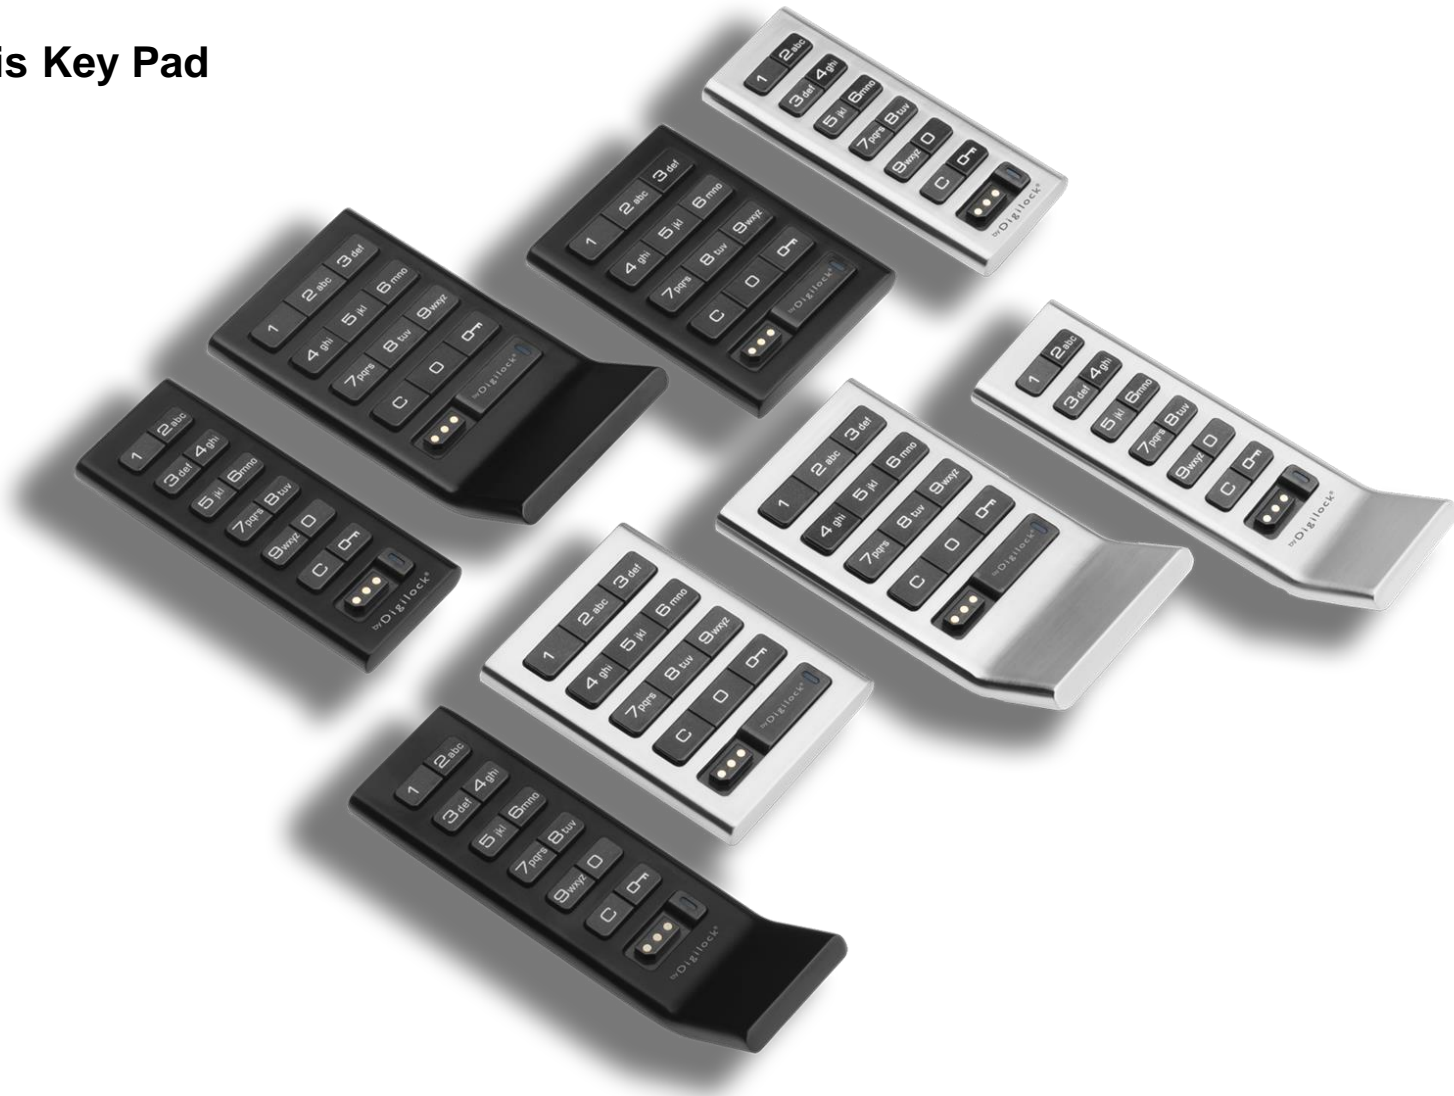

Next Axis by Digilock

- Axis key pad

Next Axis by Digilock

Next Axis Key Pad

Next Axis by Digilock

Next Axis Touch Key Pad

Next Axis by Digilock

Next Axis RFID

Next Axis by Digilock

Next Axis Features

- Slim 8mm profile
- IP 55
- Cable connection between reader unit and lock case
- Key programming or App programming
- Assigned use
- Shared use
- Stainless steel and black finish as standard

Next Axis by Digilock

App programming with data key

- Zutrittsberechtigungen vergeben
- Set automatic unlock (after number of hours or at certain time)
- Audit trail
- Change LED setting
- Change acoustic signals
- Change use mode of dead bolt locks: assigned or shared use
- Change retraction time of latch or dead bolt in assigned use
- Retrieve battery status