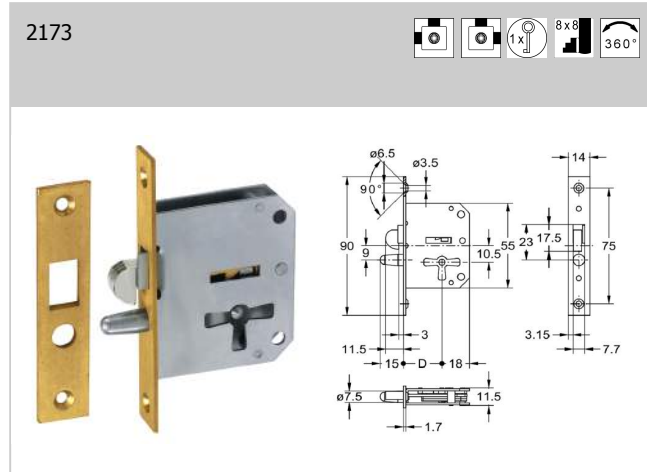

Also available with round brass plated selvedge and strike plate, on request

article-no.	backset D	swing direction	pack.	stock
2173.20101	20 mm	right/down	10 pcs	✓
2173.20201	20 mm	left/down	10 pcs	✓
2173.25101	25 mm	right/down	10 pcs	✓
2173.25201	25 mm	left/down	10 pcs	✓
2173.30101	30 mm	right/down	10 pcs	✓
2173.30201	30 mm	left/down	10 pcs	✓
2173.35101	35 mm	right/down	10 pcs	✓
2173.35201	35 mm	left/down	10 pcs	✓
2173.40101	40 mm	right/down	10 pcs	✓
2173.40201	40 mm	left/down	10 pcs	✓