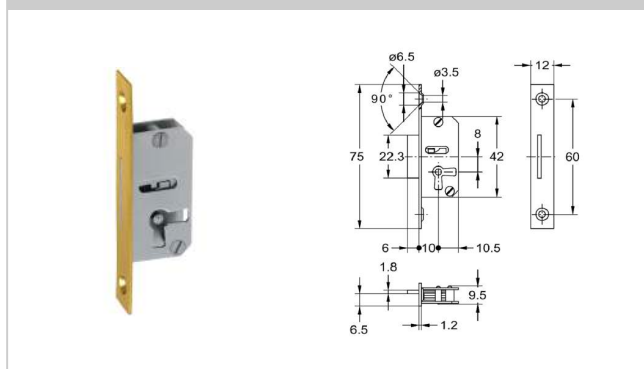

Dead locks

**Article 1732, 1980**

Brass selvedge

Additional information

Article 1980 is also available with round brass plated selvedge, on request

1732 accessories (included)

1 x 0472 key

1980 accessories (included)

1 x 0305 key

1732

1980

article-no.	backset D	swing direction	pack.	stock
1732.15101:IC.686	15 mm	right/down	10 pcs	✓
1732.15201:IC.686	15 mm	left	10 pcs	✓
1732.20101:IC.686	20 mm	right/down	10 pcs	✓
1732.20201:IC.686	20 mm	left	10 pcs	✓
1732.25101:IC.686	25 mm	right/down	10 pcs	✓
1732.25201:IC.686	25 mm	left	10 pcs	✓
1732.30101:IC.686	30 mm	right/down	10 pcs	✓
1732.30201:IC.686	30 mm	left	10 pcs	✓
1732.35101:IC.686	35 mm	right/down	10 pcs	✓
1732.35201:IC.686	35 mm	left	10 pcs	✓
1732.40101:IC.686	40 mm	right/down	10 pcs	✓
1732.40201:IC.686	40 mm	left	10 pcs	✓
1980.10101	10 mm	right/down	10 pcs	✓
1980.10201	10 mm	left/down	10 pcs	✓

article-no.	backset D	shield type	dead bolt type	code	dimension X	pack.	stock
0668.15001	15 mm	brass	steel plastic encased (black)	keyed different	6 mm	10 pcs	✓
0668.15002:Z72.206	15 mm	brass nickel plated	grinded steel	6	6 mm	10 pcs	✓
0668.20001	20 mm	brass	steel plastic encased (black)	keyed different	7,5 mm	10 pcs	✓
0668.20002:Z72.206	20 mm	brass nickel plated	grinded steel	6	7,5 mm	10 pcs	✓
0668.25001	25 mm	brass	steel plastic encased (black)	keyed different	7,5 mm	10 pcs	✓
0668.25002:Z72.206	25 mm	brass nickel plated	grinded steel	6	7,5 mm	10 pcs	✓
0668.30001	30 mm	brass	steel plastic encased (black)	keyed different	7,5 mm	10 pcs	✓
0668.30002:Z72.206	30 mm	brass nickel plated	grinded steel	6	7,5 mm	10 pcs	✓
0668.35001	35 mm	brass	steel plastic encased (black)	keyed different	7,5 mm	10 pcs	✓
0668.35002:Z72.206	35 mm	brass nickel plated	grinded steel	6	7,5 mm	10 pcs	✓
0668.40001	40 mm	brass	steel plastic encased (black)	keyed different	7,5 mm	10 pcs	✓