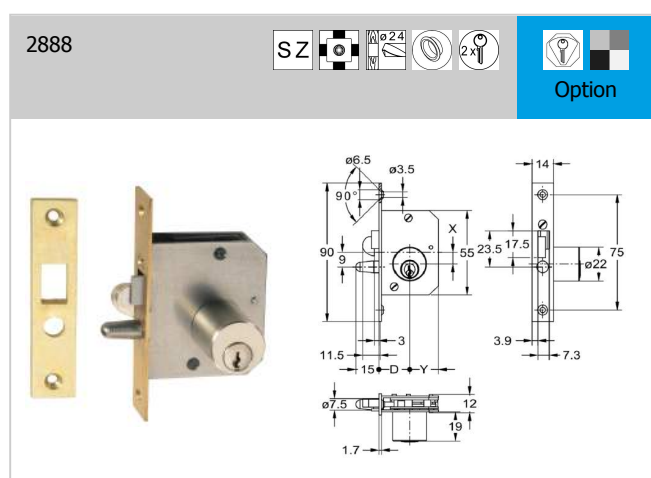

Article 2888

Brass cylinder with 5 pin tumblers; brass selvedge;

undivided lockable hook bolt; right/left hand lock, usable as down and up lock

factory setting is right hand

Additional information

Also available with round brass plated selvedge and strike plate, on request

Different cylinder types and lengths on pages 04.03, 04.04 and 04.06

Art. accessories (included)

1 x 2516 Strike plate

page 16.26

article-no.	backset D (right/left)	backset D (up)	backset D (down)	cylinder finish	dimension X (right/left)	dimension X (up)	dimension X (down)	dimension Y (right/left)	dimension Y (up)	dimension Y (down)	pack.	stock
2888.20002	20 mm	16,5 mm	23,5 mm	mat nickel plated	7,5 mm	11 mm	11 mm	18,5 mm	22 mm	15 mm	1 pcs	✓
2888.25002	25 mm	21,5 mm	28,5 mm	mat nickel plated	7,5 mm	11 mm	11 mm	18,5 mm	22 mm	15 mm	1 pcs	✓
2888.30002	30 mm	26,5 mm	33,5 mm	mat nickel plated	7,5 mm	11 mm	11 mm	18,5 mm	22 mm	15 mm	1 pcs	✓
2888.35002	35 mm	31,5 mm	38,5 mm	mat nickel plated	7,5 mm	11 mm	11 mm	18,5 mm	22 mm	15 mm	1 pcs	✓
2888.40002	40 mm	36,5 mm	43,5 mm	mat nickel plated	7,5 mm	11 mm	11 mm	18,5 mm	22 mm	15 mm	1 pcs	✓
2888.20010	20 mm	16,5 mm	23,5 mm	brass polished	7,5 mm	11 mm	11 mm	18,5 mm	22 mm	15 mm	1 pcs	✓
2888.25010	25 mm	21,5 mm	28,5 mm	brass polished	7,5 mm	11 mm	11 mm	18,5 mm	22 mm	15 mm	1 pcs	✓
2888.30010	30 mm	26,5 mm	33,5 mm	brass polished	7,5 mm	11 mm	11 mm	18,5 mm	22 mm	15 mm	1 pcs	✓
2888.35010	35 mm	31,5 mm	38,5 mm	brass polished	7,5 mm	11 mm	11 mm	18,5 mm	22 mm	15 mm	1 pcs	✓
2888.40010	40 mm	36,5 mm	43,5 mm	brass polished	7,5 mm	11 mm	11 mm	18,5 mm	22 mm	15 mm	1 pcs	✓