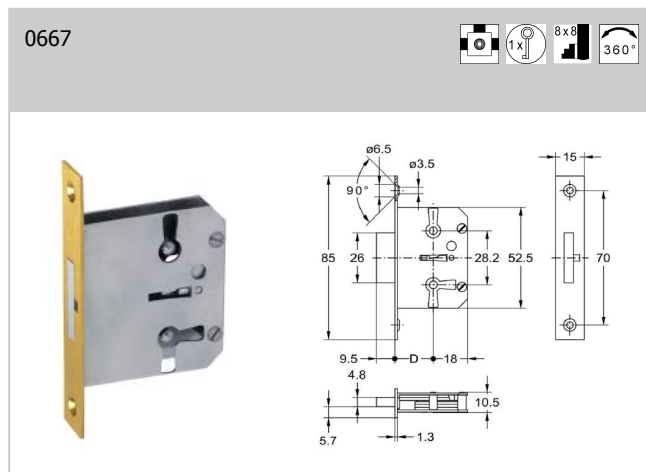

Article 0665, 0667

Brass selvedge

Art. accessories (included)

1 x 0305 key

Additional information

Also available with round brass plated selvedge, on request

article-no.	backset D	pack.	stock
0665.15001	15 mm	10 pcs	✓
0665.20001	20 mm	10 pcs	✓
0665.25001	25 mm	10 pcs	✓
0665.30001	30 mm	10 pcs	✓
0665.35001	35 mm	10 pcs	✓
0665.40001	40 mm	10 pcs	✓
0665.45001	45 mm	10 pcs	✓
0665.50001	50 mm	10 pcs	✓
0667.15001	15 mm	10 pcs	✓
0667.20001	20 mm	10 pcs	✓
0667.25001	25 mm	10 pcs	✓
0667.30001	30 mm	10 pcs	✓
0667.35001	35 mm	10 pcs	✓
0667.40001	40 mm	10 pcs	✓
0667.45001	45 mm	10 pcs	✓
0667.50001	50 mm	10 pcs	✓
0667.60001	60 mm	5 pcs	✓
0667.70001	70 mm	5 pcs	✓
0667.80001	80 mm	5 pcs	✓