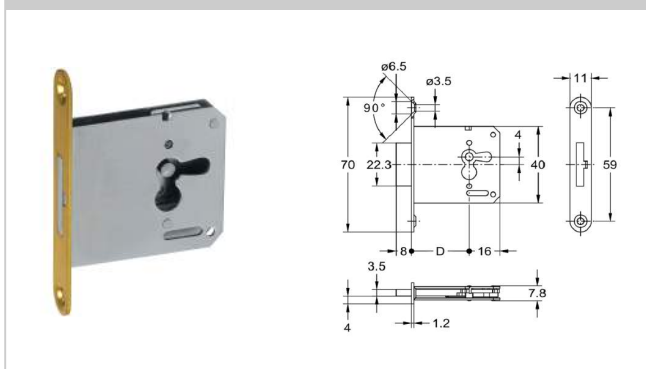

Dead locks

**Article 1732, 1980**

Brass selvedge

Additional information

Article 1980 is also available with round brass plated selvedge, on request

1732 accessories (included)

1 x 0472 key

1980 accessories (included)

1 x 0305 key

1732

1980

article-no.	backset D	swing direction	pack.	stock
1732.15101:IC.686	15 mm	right/down	10 pcs	✓
1732.15201:IC.686	15 mm	left	10 pcs	✓
1732.20101:IC.686	20 mm	right/down	10 pcs	✓
1732.20201:IC.686	20 mm	left	10 pcs	✓
1732.25101:IC.686	25 mm	right/down	10 pcs	✓
1732.25201:IC.686	25 mm	left	10 pcs	✓
1732.30101:IC.686	30 mm	right/down	10 pcs	✓
1732.30201:IC.686	30 mm	left	10 pcs	✓
1732.35101:IC.686	35 mm	right/down	10 pcs	✓
1732.35201:IC.686	35 mm	left	10 pcs	✓
1732.40101:IC.686	40 mm	right/down	10 pcs	✓
1732.40201:IC.686	40 mm	left	10 pcs	✓
1980.10101	10 mm	right/down	10 pcs	✓
1980.10201	10 mm	left/down	10 pcs	✓

article-no.	backset D	shield type	dead bolt type	code	dimension X	pack.	stock
0668.15001	15 mm	brass	steel plastic encased (black)	keyed different	6 mm	10 pcs	✓
0668.15002:Z72.206	15 mm	brass nickel plated	grinded steel	6	6 mm	10 pcs	✓
0668.20001	20 mm	brass	steel plastic encased (black)	keyed different	7,5 mm	10 pcs	✓
0668.20002:Z72.206	20 mm	brass nickel plated	grinded steel	6	7,5 mm	10 pcs	✓
0668.25001	25 mm	brass	steel plastic encased (black)	keyed different	7,5 mm	10 pcs	✓
0668.25002:Z72.206	25 mm	brass nickel plated	grinded steel	6	7,5 mm	10 pcs	✓
0668.30001	30 mm	brass	steel plastic encased (black)	keyed different	7,5 mm	10 pcs	✓
0668.30002:Z72.206	30 mm	brass nickel plated	grinded steel	6	7,5 mm	10 pcs	✓
0668.35001	35 mm	brass	steel plastic encased (black)	keyed different	7,5 mm	10 pcs	✓
0668.35002:Z72.206	35 mm	brass nickel plated	grinded steel	6	7,5 mm	10 pcs	✓
0668.40001	40 mm	brass	steel plastic encased (black)	keyed different	7,5 mm	10 pcs	✓