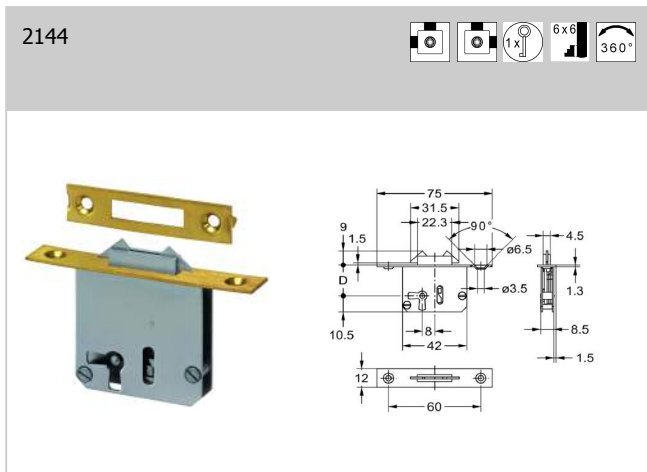

Brass selvedge; with wing bolt

Art. accessories (included)

1 x 0305 key

1 x 2584 Strike plate

page 16.24

04

05

06