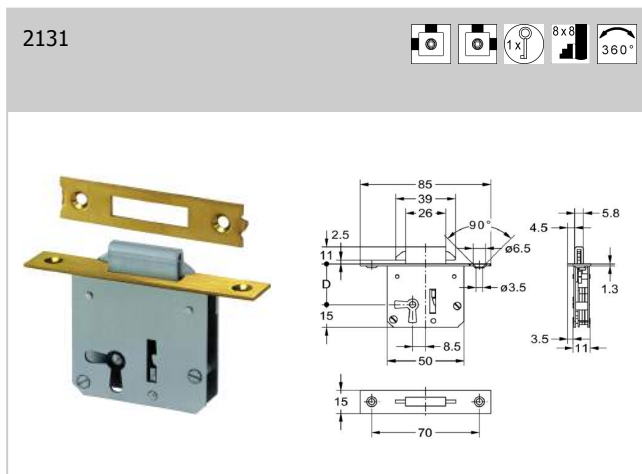

Dead locks with wing bolt

Article 2110

Brass selvedge; protruding bolt; with wing bolts

Article 2131

Brass selvedge; with wing bolts

2110 accessories (included)

2 x 0338 key
1 x 2511 Spring-loaded strike plate page 16.30

2131 accessories (included)

1 x 0305 key
1 x 2585 Strike plate page 16.24

article-no.	backset D	swing direction	pack.	stock
2110.25301	25 mm	up/down	10 pcs	✓
2131.25101	25 mm	right/down	10 pcs	
2131.25201	25 mm	left/down	10 pcs	
2131.30101	30 mm	right/down	10 pcs	
2131.30201	30 mm	left/down	10 pcs	
2131.35101	35 mm	right/down	10 pcs	
2131.35201	35 mm	left/down	10 pcs	
2131.40101	40 mm	right/down	10 pcs	
2131.40201	40 mm	left/down	10 pcs	