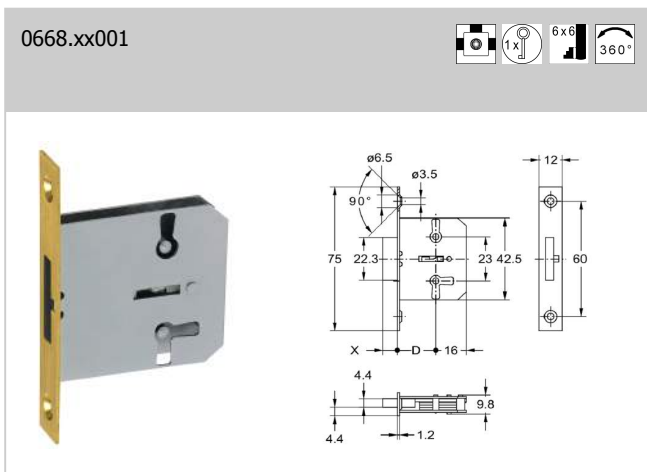

article-no.	backset D	shield type	dead bolt type	code	dimension X	pack.	stock
0668.15001	15 mm	brass	steel plastic encased (black)	keyed different	6 mm	10 pcs	✓
0668.15002:Z72.206	15 mm	brass nickel plated	grinded steel	6	6 mm	10 pcs	✓
0668.20001	20 mm	brass	steel plastic encased (black)	keyed different	7,5 mm	10 pcs	✓
0668.20002:Z72.206	20 mm	brass nickel plated	grinded steel	6	7,5 mm	10 pcs	✓
0668.25001	25 mm	brass	steel plastic encased (black)	keyed different	7,5 mm	10 pcs	✓
0668.25002:Z72.206	25 mm	brass nickel plated	grinded steel	6	7,5 mm	10 pcs	✓
0668.30001	30 mm	brass	steel plastic encased (black)	keyed different	7,5 mm	10 pcs	✓
0668.30002:Z72.206	30 mm	brass nickel plated	grinded steel	6	7,5 mm	10 pcs	✓
0668.35001	35 mm	brass	steel plastic encased (black)	keyed different	7,5 mm	10 pcs	✓
0668.35002:Z72.206	35 mm	brass nickel plated	grinded steel	6	7,5 mm	10 pcs	✓
0668.40001	40 mm	brass	steel plastic encased (black)	keyed different	7,5 mm	10 pcs	✓