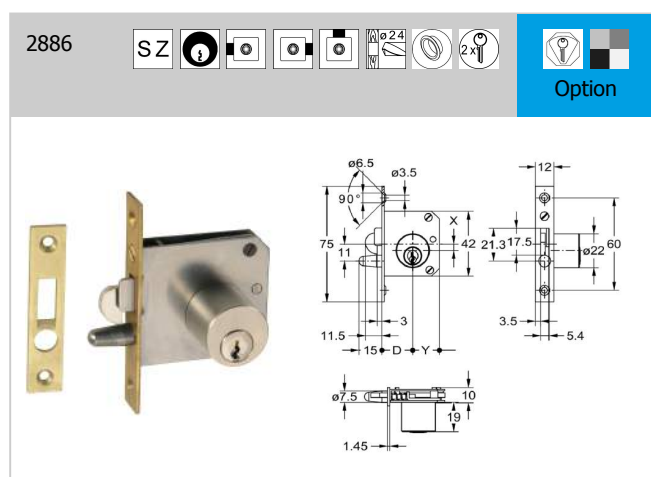

- 01
- 02
- 03
- 04
- 05
- 06
- 07
- 08
- 09
- 10**
- 11
- 12
- 13
- 14
- 15
- 16
- 17
- 18

Article 2886

Brass cylinder with 5 pin tumblers; brass selvedge;

Art. accessories (included)

1 x 2515 Strike plate

page 16.26

undivided lockable hook bolt

Additional information

Also available with round brass plated selvedge and strike plate, on request

Different cylinder types and lengths on pages 04.03, 04.04 and 04.06