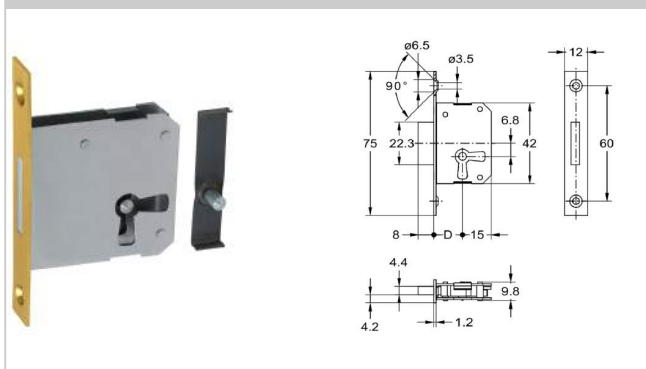

Additional information

Also available with round brass plated selvedge, on request

05

0663.15+20

06

07

08

0663.25-50