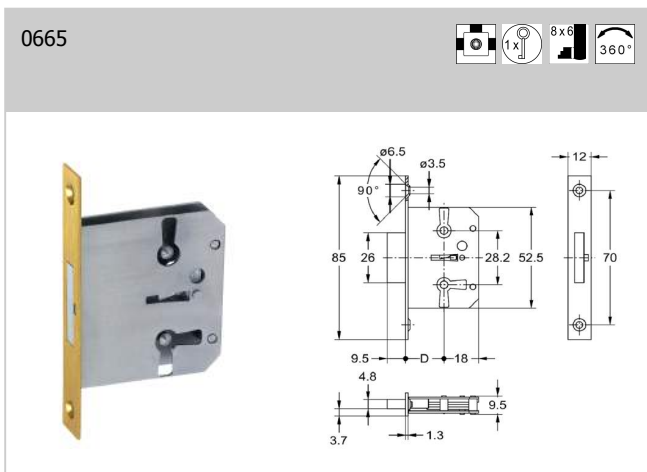

Article 0665, 0667

Brass selvedge

Art. accessories (included)

1 x 0305 key

Additional information

Also available with round brass plated selvedge, on request

article-no.	backset D	pack.	stock
0665.15001	15 mm	10 pcs	✓
0665.20001	20 mm	10 pcs	✓
0665.25001	25 mm	10 pcs	✓
0665.30001	30 mm	10 pcs	✓
0665.35001	35 mm	10 pcs	✓
0665.40001	40 mm	10 pcs	✓
0665.45001	45 mm	10 pcs	✓
0665.50001	50 mm	10 pcs	✓
0667.15001	15 mm	10 pcs	✓
0667.20001	20 mm	10 pcs	✓
0667.25001	25 mm	10 pcs	✓
0667.30001	30 mm	10 pcs	✓
0667.35001	35 mm	10 pcs	✓
0667.40001	40 mm	10 pcs	✓
0667.45001	45 mm	10 pcs	✓
0667.50001	50 mm	10 pcs	✓
0667.60001	60 mm	5 pcs	✓
0667.70001	70 mm	5 pcs	✓
0667.80001	80 mm	5 pcs	✓