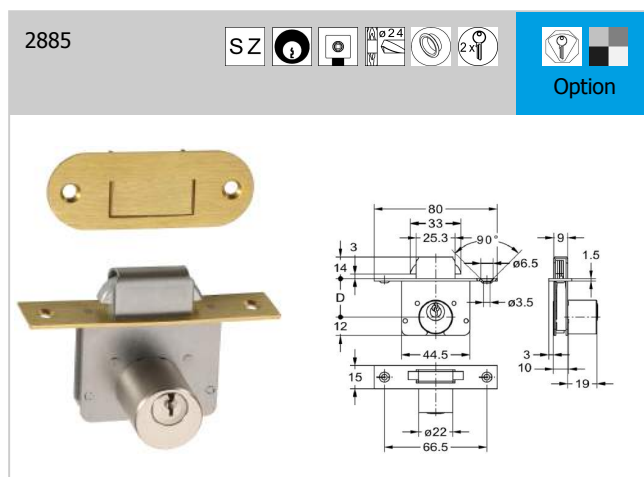

1 x 2523 Strike plate

page 16.27

1 x 2712 Strike plate

page 16.25

2885 accessories (included)

1 x 2511 Spring-loaded strike plate

page 16.30

article-no.	backset D	cylinder finish	pack.	stock
1580.30001	30 mm		10 pcs	
1580.40001	40 mm		10 pcs	
2885.23402	25 mm	mat nickel plated	1 pcs	

- 01
- 02
- 03
- 04
- 05
- 06
- 07
- 08
- 09
- 10**
- 11
- 12
- 13
- 14
- 15
- 16
- 17
- 18

Article 2886

Brass cylinder with 5 pin tumblers; brass selvedge;

Art. accessories (included)

1 x 2515 Strike plate