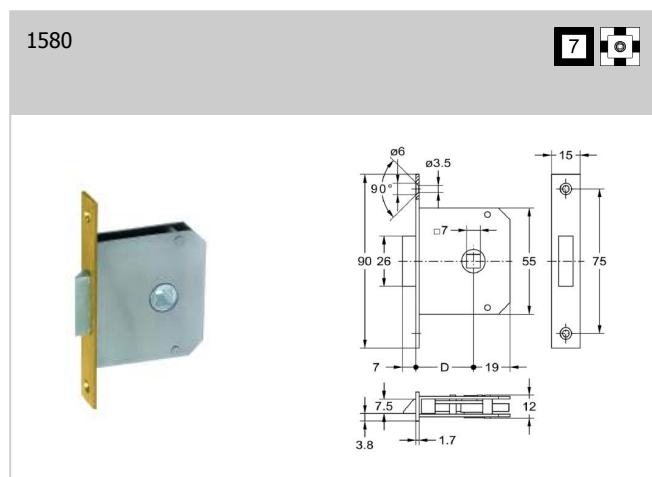

1 x 2523 Strike plate

page 16.27

1 x 2712 Strike plate

page 16.25

2885 accessories (included)

1 x 2511 Spring-loaded strike plate

page 16.30

article-no.	backset D	cylinder finish	pack.	stock
1580.30001	30 mm		10 pcs	
1580.40001	40 mm		10 pcs	
2885.23402	25 mm	mat nickel plated	1 pcs	