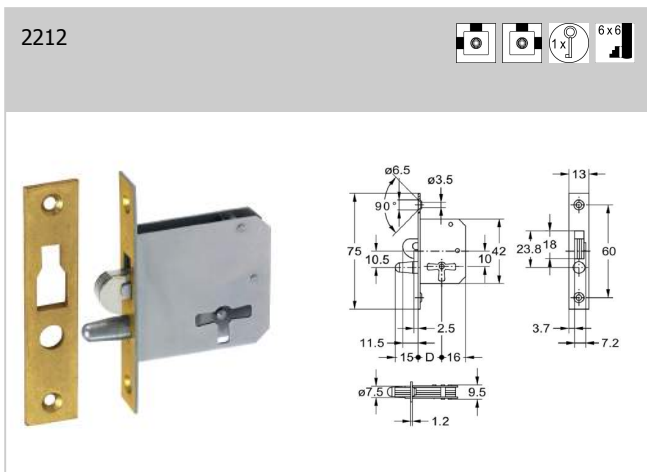

Dead locks with hook bolt

Article 2212

Brass selvedge; with bolt protection;

Manipulation proof due to quadripartite hook bolt

Additional information

Also available with round brass plated selvedge and strike plate, on request