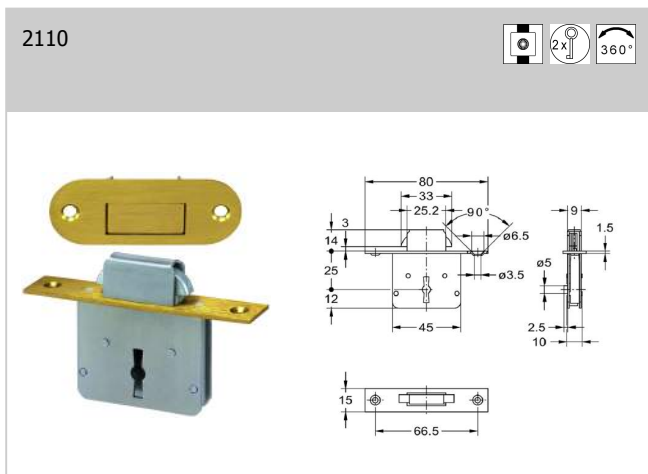

Dead locks with wing bolt

Article 2110

Brass selvedge; protruding bolt; with wing bolts

Article 2131

Brass selvedge; with wing bolts

2110 accessories (included)

2 x 0338 key
1 x 2511 Spring-loaded strike plate page 16.30

2131 accessories (included)

1 x 0305 key
1 x 2585 Strike plate page 16.24

article-no.	backset D	swing direction	pack.	stock
2110.25301	25 mm	up/down	10 pcs	✓
2131.25101	25 mm	right/down	10 pcs	
2131.25201	25 mm	left/down	10 pcs	
2131.30101	30 mm	right/down	10 pcs	
2131.30201	30 mm	left/down	10 pcs	
2131.35101	35 mm	right/down	10 pcs	
2131.35201	35 mm	left/down	10 pcs	
2131.40101	40 mm	right/down	10 pcs	
2131.40201	40 mm	left/down	10 pcs	