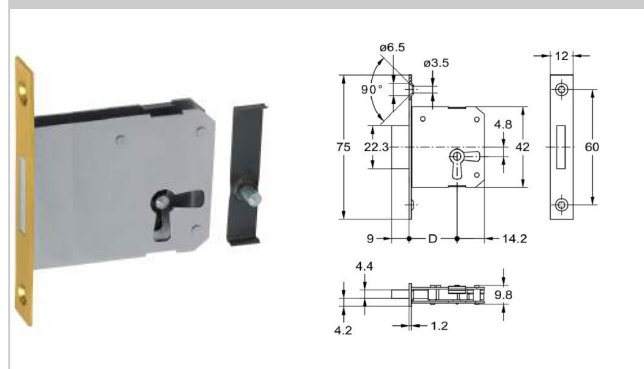

09

10

article-no.	backset D	pack.	stock
0663.15001:IC.686	15 mm	10 pcs	✓
0663.20001:IC.686	20 mm	10 pcs	✓
0663.25001:IC.686	25 mm	10 pcs	✓
0663.30001:IC.686	30 mm	10 pcs	✓
0663.35001:IC.686	35 mm	10 pcs	✓
0663.40001:IC.686	40 mm	10 pcs	✓
0663.45001:IC.686	45 mm	10 pcs	✓
0663.50001:IC.686	50 mm	10 pcs	✓

12

13

14

15

16

17

18