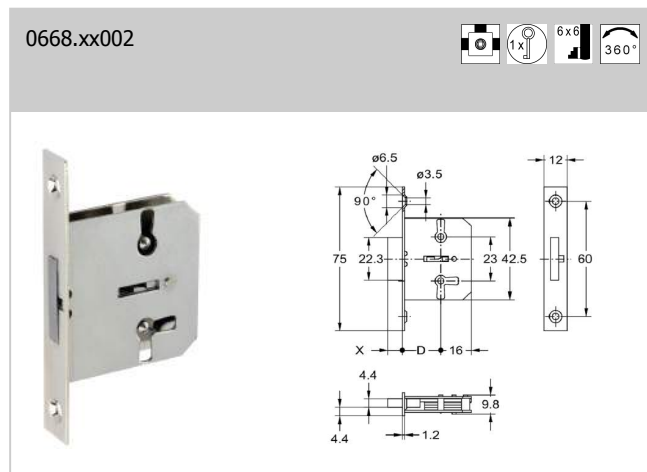

article-no.	backset D	shield type	dead bolt type	code	dimension X	pack.	stock
0668.15001	15 mm	brass	steel plastic encased (black)	keyed different	6 mm	10 pcs	✓
0668.15002:Z72.206	15 mm	brass nickel plated	grinded steel	6	6 mm	10 pcs	✓
0668.20001	20 mm	brass	steel plastic encased (black)	keyed different	7,5 mm	10 pcs	✓
0668.20002:Z72.206	20 mm	brass nickel plated	grinded steel	6	7,5 mm	10 pcs	✓
0668.25001	25 mm	brass	steel plastic encased (black)	keyed different	7,5 mm	10 pcs	✓
0668.25002:Z72.206	25 mm	brass nickel plated	grinded steel	6	7,5 mm	10 pcs	✓
0668.30001	30 mm	brass	steel plastic encased (black)	keyed different	7,5 mm	10 pcs	✓
0668.30002:Z72.206	30 mm	brass nickel plated	grinded steel	6	7,5 mm	10 pcs	✓
0668.35001	35 mm	brass	steel plastic encased (black)	keyed different	7,5 mm	10 pcs	✓
0668.35002:Z72.206	35 mm	brass nickel plated	grinded steel	6	7,5 mm	10 pcs	✓
0668.40001	40 mm	brass	steel plastic encased (black)	keyed different	7,5 mm	10 pcs	✓